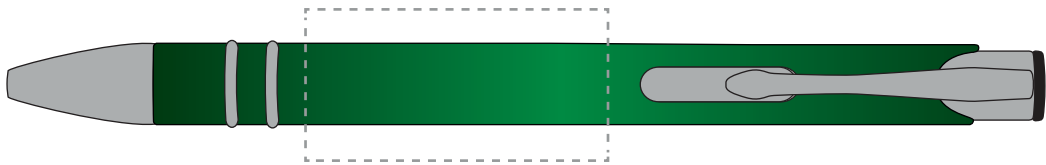

Your Ref:	Quantity:	Product Code: TPC730901
Our Ref:	Version: 1	Product Colour: GREEN

**PRINTING CONCERNS:**

We stock this item in the following colours

**PANTONE REFERENCE(S)**

● Engrave

ARTWORK SCALE 100%

ARTWORK SCALE 100%  
 Rotary Engrave Area:  
 40mm x 20mm

Product Image for visualisation  
 - colours may vary

The dashed line is to demonstrate print area and will not appear on your printed item

**PLEASE NOTE:**